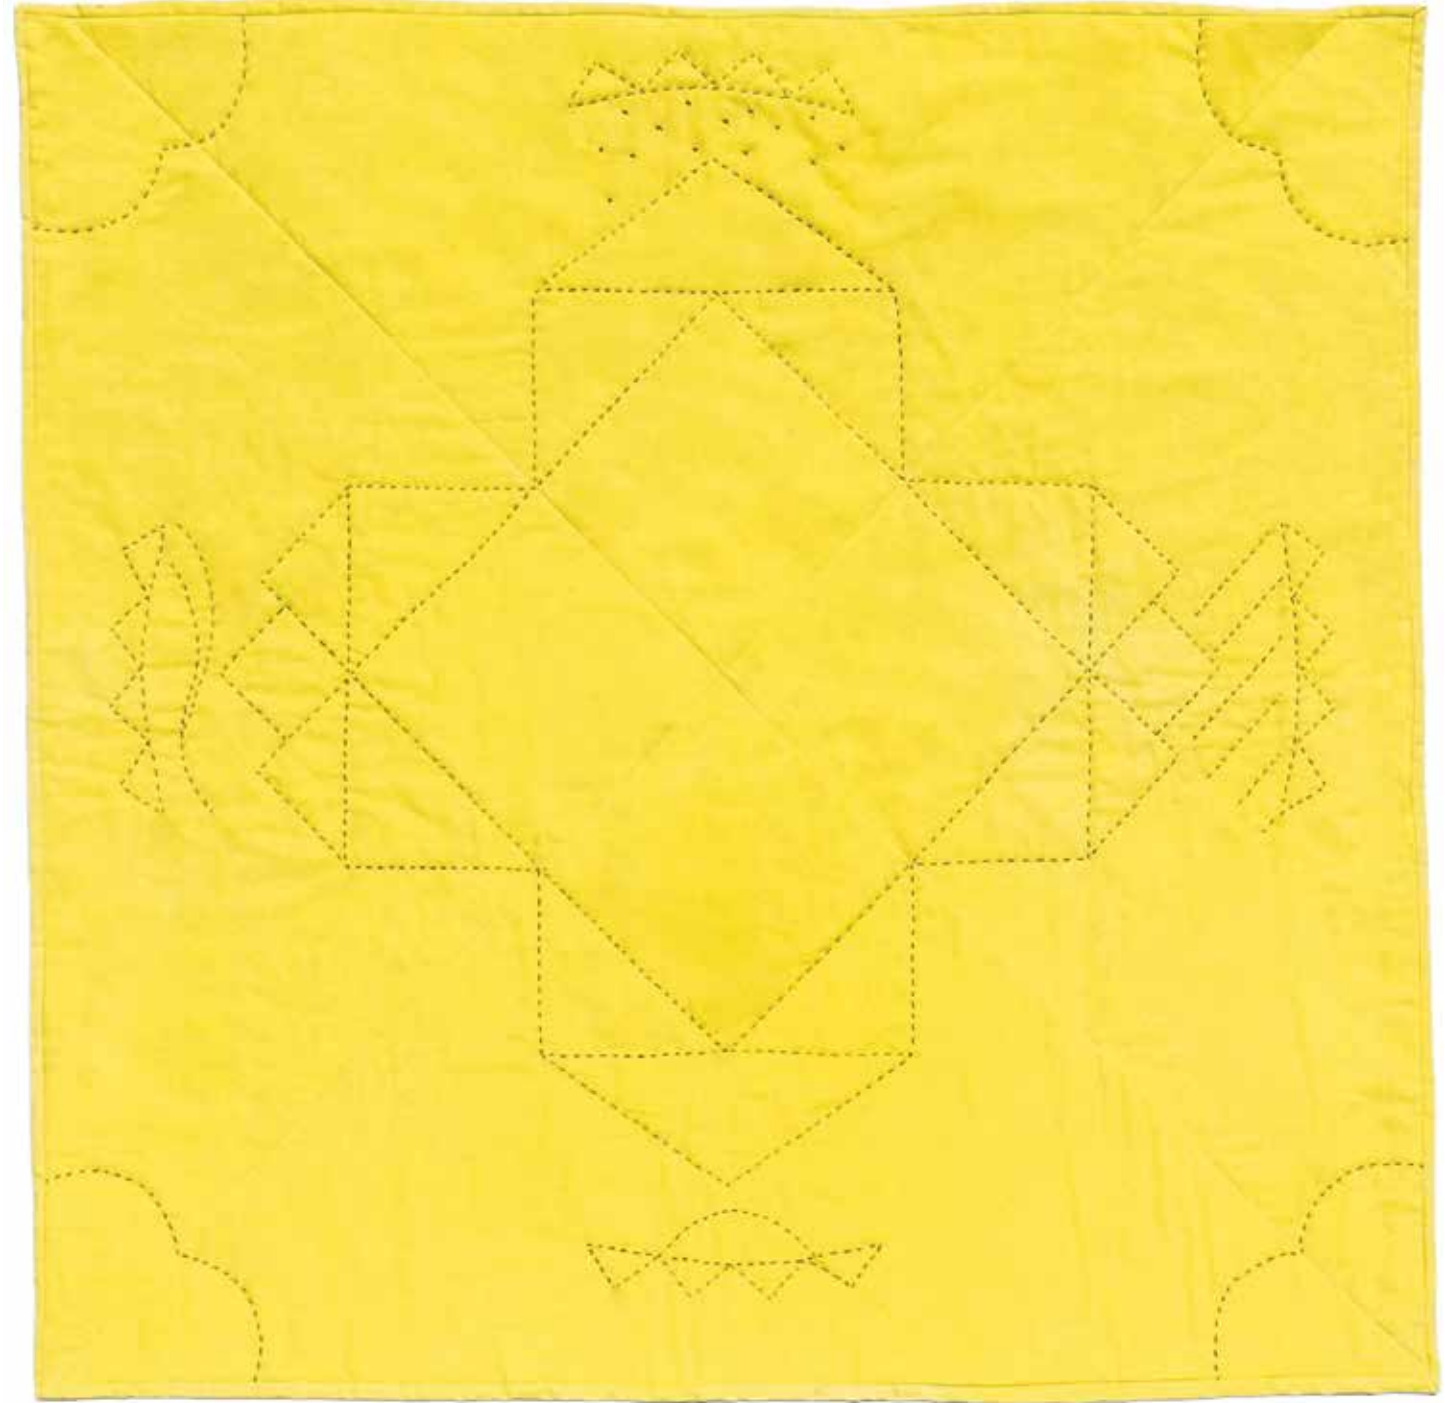

RAY

MONSTROUS
GLORY

Introducing a new collection of quilted home textiles inspired
by brutalist architecture, desert birds, & tantric painting.

Fearless Tiger Euro Pillow
26" x 26"

Wisdom Gate Lumbar Pillow

12" x 26"

Infinite Sky Plant Dyed Baby Blanket

36" x 36"

Guardian of Light Queen Blanket

90" x 90"

Loyal Friend Bed Sham Set

25" x 31", each

Highest Cloud Temple Wall Hanging
15" x 12"

Enlightened Void Wall Hanging

36" x 24"

RAY

For wholesale orders please visit rayquilts.com.

R A Y is the textile design studio of Mary VanWassenhove, located in Columbus, Ohio. Each product is made by hand using the highest quality materials and traditional quilting processes.